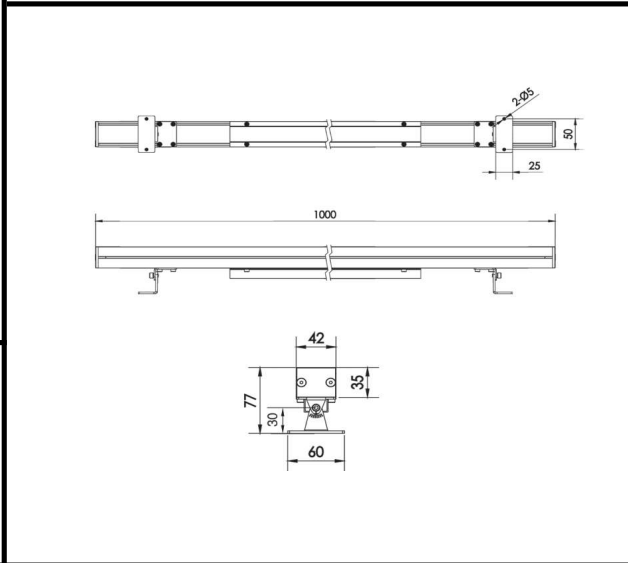

Sovitron Interior Pvt.Ltd.

Model Name	MEDIA-1301 / DL-OSL-1301A-9(0.5M)
Description	Wall Washer

Technical description	Image
-----------------------	-------

Dimension	L=1000mm W=42mm H=35mm
Frame	Aluminium
Color Tempertaure	4000K
Power	9W
Total Luminous Flux	585 lm
Efficacy	65 lm/W
IP rating	66
Color Rendering	≥80
Mounting	Surface
Beam angle	5, 12.5, 20, 30, 60, 15X30, 10X60 Degree
Diffuser/Lens	Lens with Clear Glass
Dimming	NON-Dimmable
Operating Voltage	DC24V
Standard Lifetime	L70 minimum at 50,000 burning hours

Remarks:-

Dimension diagram

Address: Plot #7 Saroorpur-Nangla Industrial Area,Ballabgarh-Sohna Road,Faridabad-121005
Email: info@sovitron.com